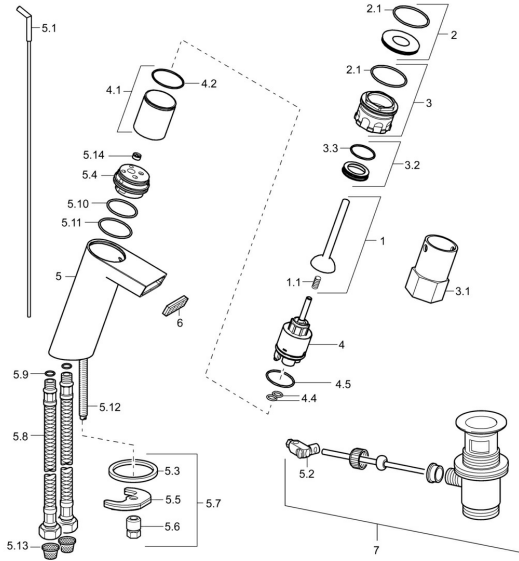

EAN: 4015474165335
static.hansa.com/57082201

Spare parts

SP57092201

	Name	Code
1	Lever Chrome	59913090
1.1	Spring clip	59913091
2	Decorative ring	59913088
2.1	O-ring, d 40x2	59911507
3	Fixing screw, M44x1 AF34	59913089
3.1	Socket wrench, SW34	59913092
3.2	Spacer ring	59913096
4	Cartridge, 3.5 Joystick	59913051
4.1	Spacer sleeve	59913093
4.4	O-ring, d 10.10x1.60 Discontinued	59905072
4.5	O-ring, d 28.24x2.62 Discontinued	59912590
5.1	Pop-up operating rod Chrome	59912527
5.2	Swivel joint	59904624
5.3	Gasket, 43x37x3	59912506
5.5	Fixing plate	59904765
5.6	Screw, M8x1, SW13	59904766
5.7	Fixing set	59910749
5.8	Flexible pipe, L=430, G3/8-M10x1	59912515
5.9	O-ring, d 7.65x1.78	59902337
5.10	O-ring, d 32x2	59912803
5.12	Fixing screw, M8x1, L=140	59912474
5.13	Litter filter	59911684
5.14	Flow limiter, 8L/min	59913095
6	Aerator and key, 6 l/min	59913094
7	Pop-up waste Chrome	59904620
N.I.	Key for aerator	59913757