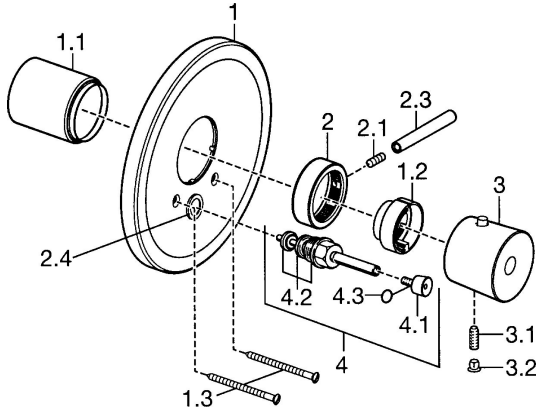

EAN: 4015474065253
static.hansa.com/56629101

Spare parts

SP56629101

	Name	Code
1	Cover flange Chrome Discontinued	59912539
1.1	Covering cap Chrome Discontinued	59912327
1.2	Temperature adjustment limiter Chrome	59906355
1.3	Screw, M5x65 Chrome	59904847
2	Flow control handle Chrome	59912130
2.1	Screw, M6x20	59911228
2.3	Lever, 80 mm Chrome	59912128
2.4	Flow limiting cap Chrome Discontinued	59912542
3	Temperature control handle Chrome Discontinued	59912541
3.1	Screw, M6x9.5	59901609
3.2	Cover plug Chrome	59911840
3.3	Rebound pin	59912005
4	Diverter Discontinued	59912544
4.1	Pop-up operating rod Chrome Discontinued	59912545
4.2	Sealing kit	59904791
4.3	O-ring, d 4x1	59902331
N.I.	Raising kit, 35 mm	59911438