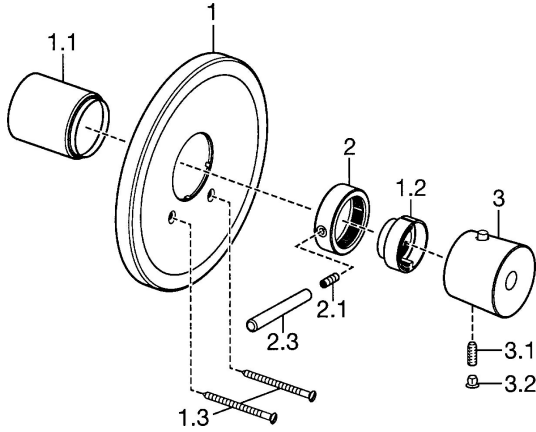

EAN: 4015474065246
static.hansa.com/56619101

Spare parts

SP56619101

	Name		Code
1	Cover flange Chrome	Discontinued	59912538
1.1	Covering cap Chrome	Discontinued	59912327
1.2	Temperature adjustment limiter Chrome		59906355
1.3	Screw, M5x65 Chrome		59904847
2	Flow control handle Chrome		59912130
2.1	Screw, M6x20		59911228
2.3	Lever, 80 mm Chrome		59912128
3	Temperature control handle Chrome	Discontinued	59912541
3.1	Screw, M6x9.5		59901609
3.2	Cover plug Chrome		59911840
3.3	Rebound pin		59912005
N.I.	Raising kit, 35 mm		59911438