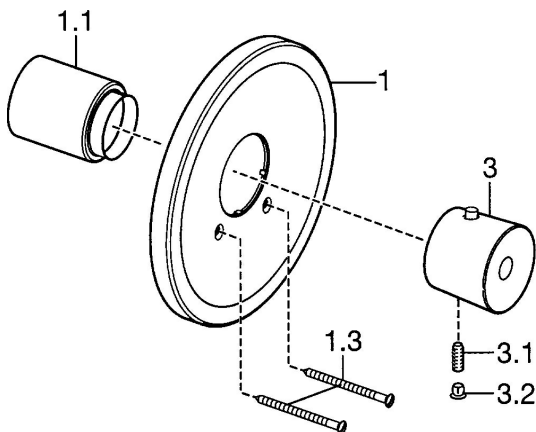

EAN: 4015474065260
static.hansa.com/56609101

Spare parts

SP56609101

	Name		Code
1	Cover flange Chrome	Discontinued	59912538
1.1	Covering cap Chrome	Discontinued	59912540
1.3	Screw, M5x65 Chrome		59904847
3	Temperature control handle Chrome	Discontinued	59912541
3.1	Screw, M6x9.5		59901609
3.2	Cover plug Chrome		59911840
3.3	Rebound pin		59912005
N.I.	Raising kit, 35 mm		59912459