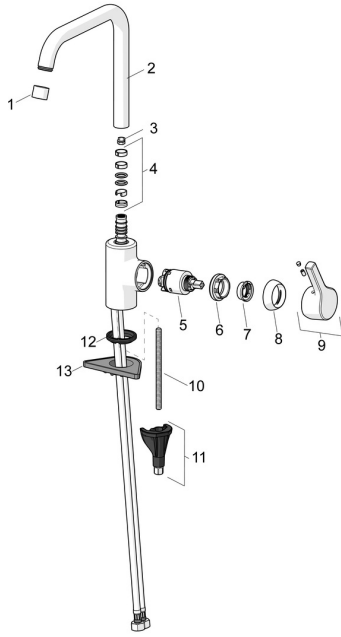

EAN: 4057304012358
static.hansa.com/56522030037

Spare parts

SP56522030037

	Name	Code
01	Aerator, M22x1 STD CC PCA, 7 l/min Chrome Discontinued	59914462
02	High spout Chrome Discontinued	59914435
03	Spout overturning stopper, 60° / 0°	59914264
03	Spout overturning stopper, 120° Discontinued	59914429
04	Sealing kit for spout	59914431
05	Cartridge, 3.5 Classic	59913075
06	Tightening nut, M40x1	1003409V
07	Temperature adjustment limiter	59912325
08	Covering cap, 33x3 mm Chrome	59912504
09	Lever Chrome	59914713
10	Fixing screw, M8x1, L=130	59914474
11	Fixing set	59914475
12	Bottom seal	59914591
13	Supporting plate	59910008