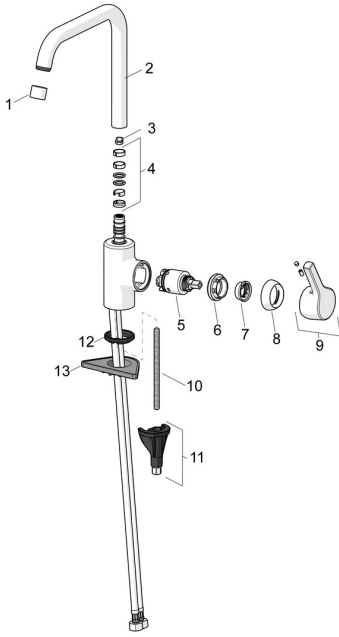

EAN: 4057304012327
static.hansa.com/56522203

Spare parts

SP56522203

	Name	Code
01	Aerator, M22x1 STD CC A Chrome	59914436
02	High spout Chrome Discontinued	59914435
03	Spout overturning stopper, 60° / 0°	59914264
03	Spout overturning stopper, 120° Discontinued	59914429
04	Sealing kit for spout	59914431
05	Cartridge, 3.5 Classic	59913075
06	Tightening nut, M40x1	1003409V
07	Temperature adjustment limiter	59912325
08	Covering cap, 33x3 mm Chrome	59912504
09	Lever Chrome	59914713
10	Fixing screw, M8x1, L=130	59914474
11	Fixing set	59914475
12	Bottom seal	59914591
13	Supporting plate	59910008