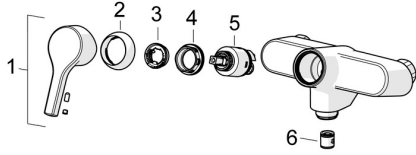

## Spare parts

### SP56382203

	Name	Code
01	Lever Chrome	59914712
02	Covering cap, 33x3 mm Chrome	59912504
03	Temperature adjustment limiter	59912325
04	Tightening nut, M40x1	1003409V
05	Cartridge, 3.5 Classic	59913075
06	Non-return valve	59905714
N.I.	Aerator, M22x1 Chrome <span style="background-color: #cccccc; padding: 2px;">Discontinued</span>	59914469
N.I.	Spout, L=150 Chrome	59914470
N.I.	Spout, L=200 Chrome	59914471