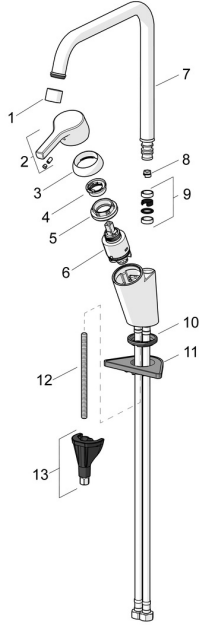

EAN: 4057304012341
static.hansa.com/56502203

Spare parts

SP56502203

	Name	Code
01	Aerator, M22x1 STD CC A Chrome	59914436
02	Lever Chrome	59914712
03	Covering cap, 33x3 mm Chrome	59912504
04	Temperature adjustment limiter	59912325
05	Tightening nut, M40x1	1003409V
06	Cartridge, 3.5 Classic	59913075
07	High spout, L=255 Chrome Discontinued	59914438
08	Spout overturning stopper, 60°/0°	59914264
08	Spout overturning stopper, 120° Discontinued	59914429
09	Sealing kit for spout	59914266
10	Bottom seal	59914591
11	Supporting plate	59910008
12	Fixing screw, M8x1, L=130	59914474
13	Fixing set	59914475