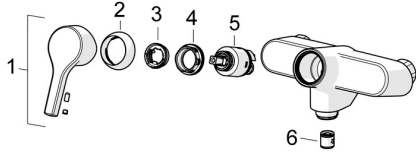

EAN: 4057304012259
static.hansa.com/56470113

Spare parts

SP56382203

	Name	Code
01	Lever Chrome	59914712
02	Covering cap, 33x3 mm Chrome	59912504
03	Temperature adjustment limiter	59912325
04	Tightening nut, M40x1	1003409V
05	Cartridge, 3.5 Classic	59913075
06	Non-return valve	59905714
N.I.	Aerator, M22x1 Chrome Discontinued	59914469
N.I.	Spout, L=150 Chrome	59914470
N.I.	Spout, L=200 Chrome	59914471