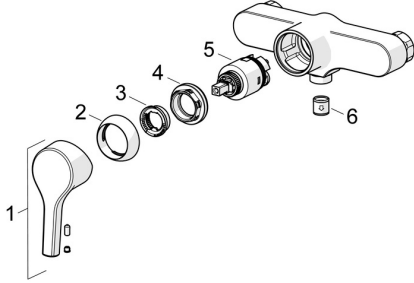

EAN: 4057304012242
static.hansa.com/56470103

Spare parts

SP56470103

	Name	Code
01	Lever Chrome	59914712
02	Covering cap, 33x3 mm Chrome	59912504
03	Temperature adjustment limiter	59912325
04	Tightening nut, M40x1	1003409V
05	Cartridge, 3.5 Classic	59913075
06	Non-return valve	59905714