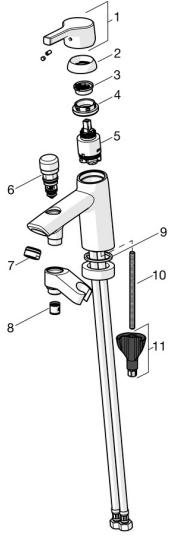

EAN: 4057304011979
static.hansa.com/56462203

Spare parts

SP56462203

	Name	Code
01	Lever Chrome	59914712
02	Covering cap, 33x3 mm Chrome	59912504
03	Temperature adjustment limiter	59912325
04	Tightening nut, M40x1	1003409V
05	Cartridge, 3.5 Classic	59913075
06	Diverter Chrome	59912656
07	Aerator, M24x1 D Chrome	59911829
08	Non-return valve	59905714
09	Gasket, 43x37x3	59912506
10	Fixing screw, M8x1, L=130	59914474
11	Fixing set	59914475