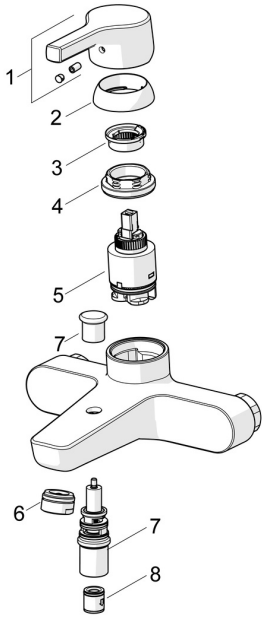

EAN: 4057304012235
static.hansa.com/56452103

Spare parts

SP56452103

| | Name | Code |
|----|--------------------------------|----------|
| 01 | Lever Chrome | 59914712 |
| 02 | Covering cap, 33x3 mm Chrome | 59912504 |
| 03 | Temperature adjustment limiter | 59912325 |
| 04 | Tightening nut, M40x1 | 1003409V |
| 05 | Cartridge, 3.5 Classic | 59913075 |
| 06 | Aerator, M24x1 D Chrome | 59911829 |
| 07 | Diverter | 59912706 |
| 08 | Non-return valve | 59905714 |