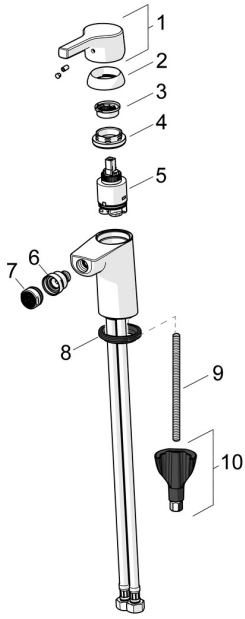

## Spare parts

### SP56443203

	Name	Code
01	Lever Chrome	59914712
02	Covering cap, 33x3 mm Chrome	59912504
03	Temperature adjustment limiter	59912325
04	Tightening nut, M40x1	1003409V
05	Cartridge, 3.5 Classic	59913075
06	Ball joint for bidet faucet	59910952
07	Aerator, M24x1, 6 l/min Chrome	59913727
08	Bottom seal	59914591
09	Fixing screw, M8x1, L=130	59914474
10	Fixing set	59914475