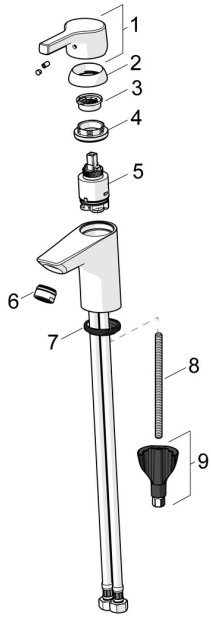

EAN: 4057304012082
static.hansa.com/56391103

Spare parts

SP56362203

	Name	Code
01	Lever Chrome	59914712
02	Covering cap, 33x3 mm Chrome	59912504
03	Temperature adjustment limiter	59912325
04	Tightening nut, M40x1	1003409V
05	Cartridge, 3.5 Classic	59913075
06	Aerator, M24x1 A, low pressure Chrome	59902692
06	Aerator, M24x1, 6 l/min Chrome	59913727
07	Bottom seal	59914591
08	Fixing screw, M8x1, L=130	59914474
09	Fixing set	59914475