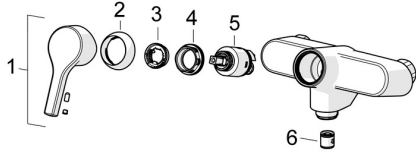

EAN: 4057304012051
static.hansa.com/56382203

Spare parts

SP56382203

	Name	Code
01	Lever Chrome	59914712
02	Covering cap, 33x3 mm Chrome	59912504
03	Temperature adjustment limiter	59912325
04	Tightening nut, M40x1	1003409V
05	Cartridge, 3.5 Classic	59913075
06	Non-return valve	59905714
N.I.	Aerator, M22x1 Chrome Discontinued	59914469
N.I.	Spout, L=150 Chrome	59914470
N.I.	Spout, L=200 Chrome	59914471