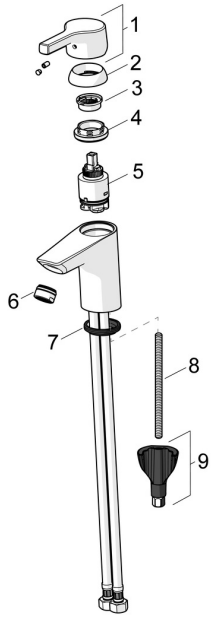

## Spare parts

### SP56362203

	Name	Code
01	Lever Chrome	59914712
02	Covering cap, 33x3 mm Chrome	59912504
03	Temperature adjustment limiter	59912325
04	Tightening nut, M40x1	1003409V
05	Cartridge, 3.5 Classic	59913075
06	Aerator, M24x1 A, low pressure Chrome	59902692
06	Aerator, M24x1, 6 l/min Chrome	59913727
07	Bottom seal	59914591
08	Fixing screw, M8x1, L=130	59914474
09	Fixing set	59914475