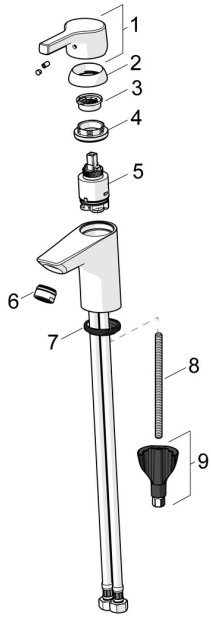

## Spare parts

### SP56362203

	Name	Code
01	Lever Chrome	59914712
02	Covering cap, 33x3 mm Chrome	59912504
03	Temperature adjustment limiter	59912325
04	Tightening nut, M40x1	1003409V
05	Cartridge, 3.5 Classic	59913075
06	Aerator, M24x1 A, low pressure Chrome	59902692
06	Aerator, M24x1, 6 l/min Chrome	59913727
07	Bottom seal	59914591
08	Fixing screw, M8x1, L=130	59914474
09	Fixing set	59914475