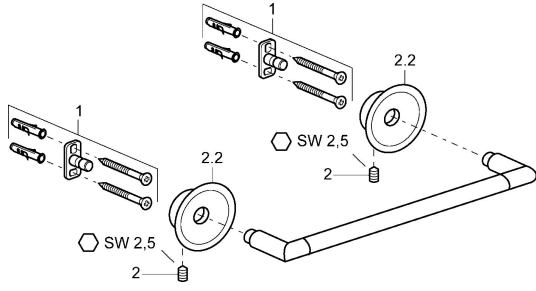

EAN: 4015474068490
static.hansa.com/56340900

Spare parts

SP56260900

	Name	Code
1	Fixing set Discontinued	59912081
2	Screw, M5x13, SW2.5 Discontinued	59912558
2.2	Symbol plug Chrome Discontinued	59912557