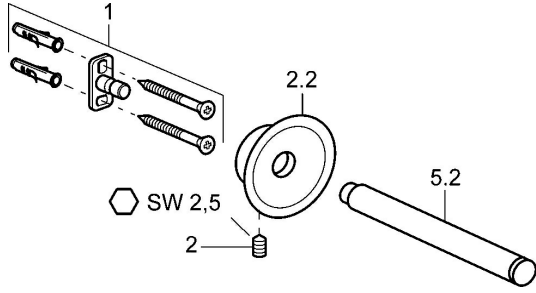

EAN: 4015474067684
static.hansa.com/56330900

Spare parts

SP56330900

	Name	Code
1	Fixing set Discontinued	59912081
2	Screw, M5x13, SW2.5 Discontinued	59912558
2.2	Symbol plug Chrome Discontinued	59912557