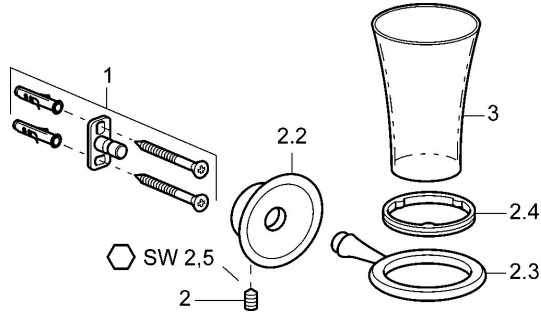

EAN: 4015474067509
static.hansa.com/56290900

Spare parts

SP56290900

	Name	Code
1	Fixing set Discontinued	59912081
2	Screw, M5x13, SW2.5 Discontinued	59912558
2.2	Symbol plug Chrome Discontinued	59912557
2.3	Wall bracket Discontinued	59912559
2.4	Ring, d 55 mm Discontinued	59912560
3	Glass Discontinued	59912561