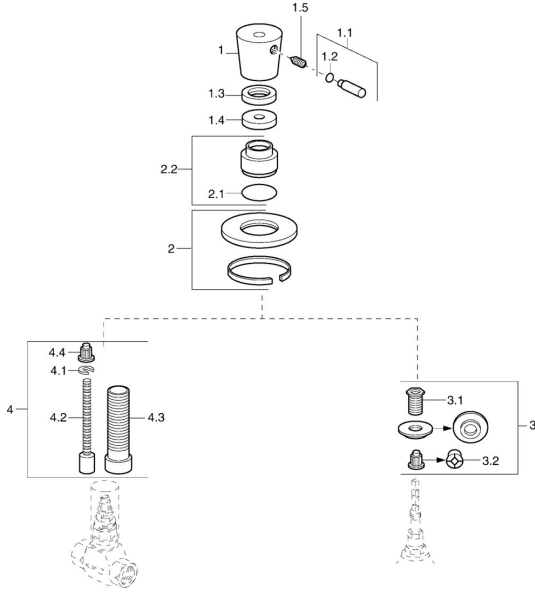

EAN: 4015474065277
static.hansa.com/56289131

Spare parts

SP56289131

	Name	Code
1	Lever Chrome Discontinued	59912537
1.1	Lever, M8, 22 mm Chrome	59912132
1.2	O-ring, d 6x1	59912136
1.3	Tightening nut, d35.5xM24x1	59912023
2	Cover flange Chrome Discontinued	59912134
2.1	O-ring, 34x2	59912533
2.2	Cover flange Chrome Discontinued	59912536
3	Adapter	59911033
3.1	Thread nipple, M12x1/M15x1, AF17	59902708
3.2	Adapter Blue	59911052
4	Raising kit, 80 mm	59910424
4.1	Ring	59910694
4.2	Inside spindle	59910379
4.3	Threaded sleeve, M24x1.5	59910100
4.4	Adapter White	59910235