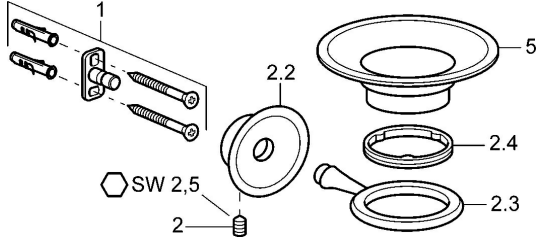

EAN: 4015474067479
static.hansa.com/56270900

Spare parts

SP56270900

	Name	Code
1	Fixing set Discontinued	59912081
2	Screw, M5x13, SW2.5 Discontinued	59912558
2.2	Symbol plug Chrome Discontinued	59912557
2.3	Wall bracket Discontinued	59912559
2.4	Ring, d 55 mm Discontinued	59912560
5	Soap tray Discontinued	59912562