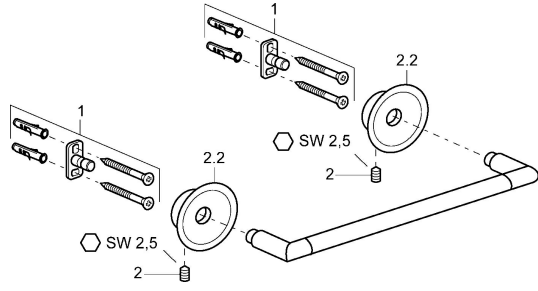

EAN: 4015474067462
static.hansa.com/56260900

Spare parts

SP56260900

	Name	Code
1	Fixing set Discontinued	59912081
2	Screw, M5x13, SW2.5 Discontinued	59912558
2.2	Symbol plug Chrome Discontinued	59912557