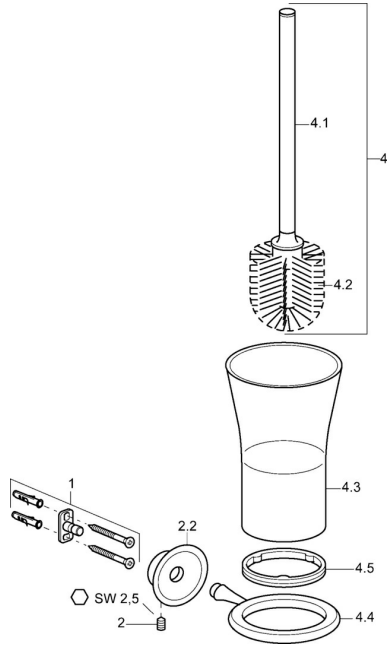

EAN: 4015474067455
static.hansa.com/56250900

Spare parts

SP56250900

	Name	Code
1	Fixing set Discontinued	59912081
2	Screw, M5x13, SW2.5 Discontinued	59912558
2.2	Symbol plug Chrome Discontinued	59912557
4	Toilet brush Chrome Discontinued	59912076
4.2	Brush, M 12	59911637
4.3	Glass Discontinued	59912565
4.4	Wall bracket, L=85 Discontinued	59912566
4.5	Ring, d 85 mm Discontinued	59912567