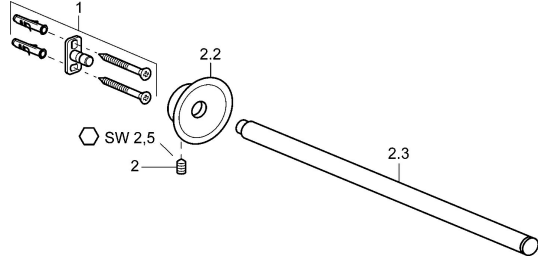

EAN: 4015474067431
static.hansa.com/56230900

Spare parts

SP56230900

	Name	Code
1	Fixing set Discontinued	59912081
2	Screw, M5x13, SW2.5 Discontinued	59912558
2.2	Symbol plug Chrome Discontinued	59912557