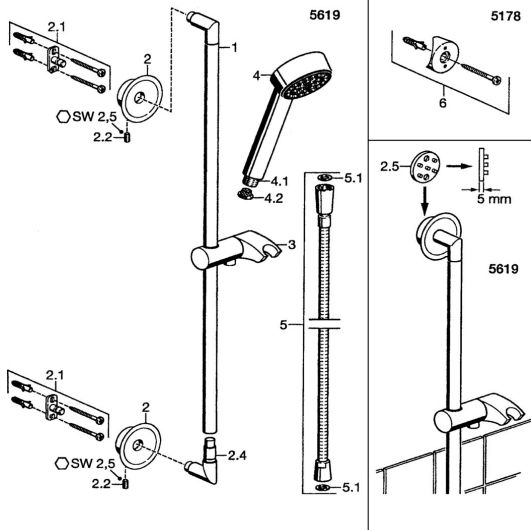

## Spare parts

### SP56190190

	Name		Code
2	Symbol plug Chrome	Discontinued	59912557
2.1	Fixing set	Discontinued	59912081
2.2	Screw, M5x13, SW2.5	Discontinued	59912558
2.4	Angle coupling Chrome	Discontinued	59912569
2.5	Supply, L=5 Chrome	Discontinued	59912462
3	Hand shower holder Chrome	Discontinued	59912085
4	Hand shower Chrome	Discontinued	51170200
4.1	Hose coupling, G1/2	Discontinued	59912237
4.2	Strainer		59906859
5	Shower hose, L=1600 Chrome		04120500
5.1	Gasket ring, d 21x12x2		59912304
6	Installation kit Chrome	Discontinued	51780900