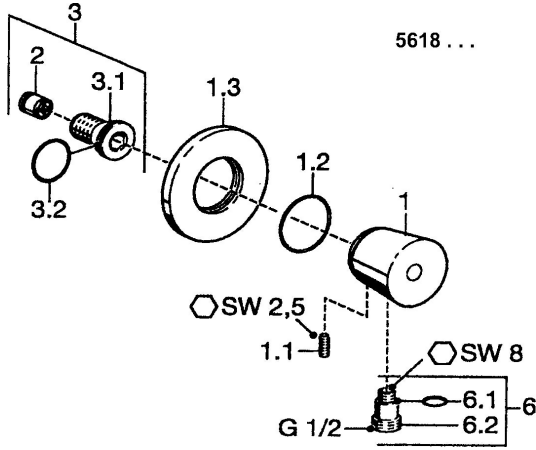

EAN: 4015474065284
static.hansa.com/56180100

Spare parts

SP56180100

	Name	Code
1.1	Screw, M6x9 Discontinued	59911237
1.2	O-ring, 34x2	59912533
1.3	Cover flange Chrome Discontinued	59912134
2	Non-return valve	59905714
3	Connection nipple, G1/2	59911229
3.2	O-ring, d 25x2.5	59905053
6	Nipple, 14x1.5xG1/2 Discontinued	59912535
6.1	O-ring, d 11x1.5 Discontinued	59911253