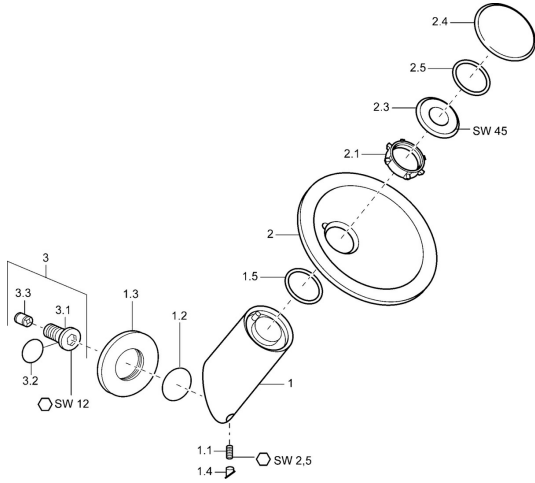

## Spare parts

### SP5617010078

	Name	Code
1.1	Screw, M6x9 <b>Discontinued</b>	59911237
1.2	O-ring, 34x2	59912533
1.3	Cover flange Chrome <b>Discontinued</b>	59912134
1.4	Plug Chrome <b>Discontinued</b>	59912534
1.5	O-ring, 50.52x1.78	59906841
2	Glass bowl, d 190 mm Satin <b>Discontinued</b>	59912518
2	Glass bowl, d 190 mm Transparent	59912517
2.1	Fixing set, M30x1	59912521
2.3	Eye screw, M30x1, AF45	59912523
2.4	Symbol plug Chrome <b>Discontinued</b>	59912530
3	Connection nipple, G1/2	59911229
3.2	O-ring, d 25x2.5	59905053
3.3	Non-return valve	59905714
N.I.	Flow limiter, 22L/min <b>Discontinued</b>	59912532