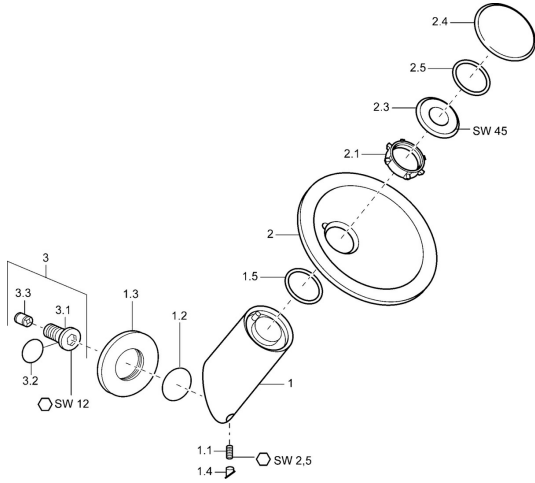

EAN: 4015474065291
static.hansa.com/5617010078

Spare parts

SP5617010078

	Name	Code
1.1	Screw, M6x9 Discontinued	59911237
1.2	O-ring, 34x2	59912533
1.3	Cover flange Chrome Discontinued	59912134
1.4	Plug Chrome Discontinued	59912534
1.5	O-ring, 50.52x1.78	59906841
2	Glass bowl, d 190 mm Satin Discontinued	59912518
2	Glass bowl, d 190 mm Transparent	59912517
2.1	Fixing set, M30x1	59912521
2.2	O-ring, 34x2	59912533
2.3	Eye screw, M30x1, AF45	59912523
2.4	Symbol plug Chrome Discontinued	59912530
3	Connection nipple, G1/2	59911229
3.1	Flow limiter, 22L/min Discontinued	59912532
3.2	O-ring, d 25x2.5	59905053
3.3	Non-return valve	59905714
N.I.	Flow limiter, 22L/min Discontinued	59912532