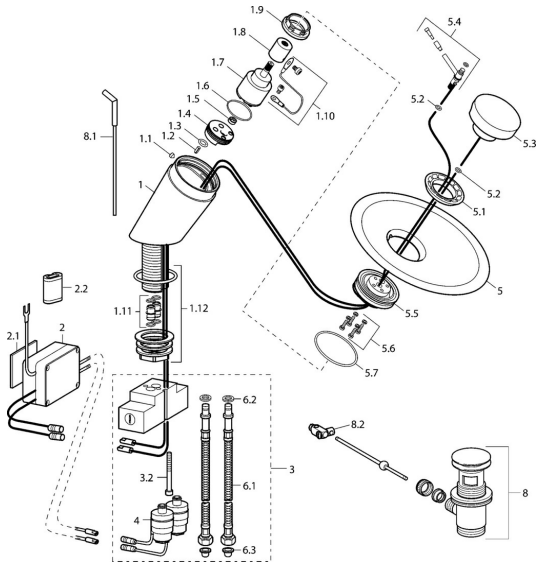

EAN: 4015474111370
static.hansa.com/5610221178

Spare parts

SP5610221178

	Name	Code
1.1	Screw, M4x4	59901027
1.3	O-ring, 9x2	59905095
1.7	Cartridge Discontinued	59913007
1.9	Tightening nut, M37x1, AF30 Discontinued	59912111
1.11	Connection nut Discontinued	59913006
1.12	Fixing set Discontinued	59913004
2	Electronics Discontinued	59912999
2.2	Battery, 2CR5 6 V	59911670
3	Shut-off valve Discontinued	59913005
4	Solenoid valve, SW17 Discontinued	59913000
5	Glass bowl, d 190 mm Transparent	59912517
5.4	Lever Chrome Discontinued	59913001
5.6	Screw Discontinued	59913008
6.1	Flexible pipe, L=500, G3/8-M10x1	59911767
6.2	O-ring, d 7.65x1.78	59902337
6.3	Litter filter	59911684
8	Pop-up waste Chrome	59911441
8.1	Pop-up operating rod Chrome	59912527
8.2	Swivel joint	59904624
N.I.	Coupling pipe, L=430, M10x1	59912550
N.I.	Lithium battery, DL223A /CR-P2	59912443