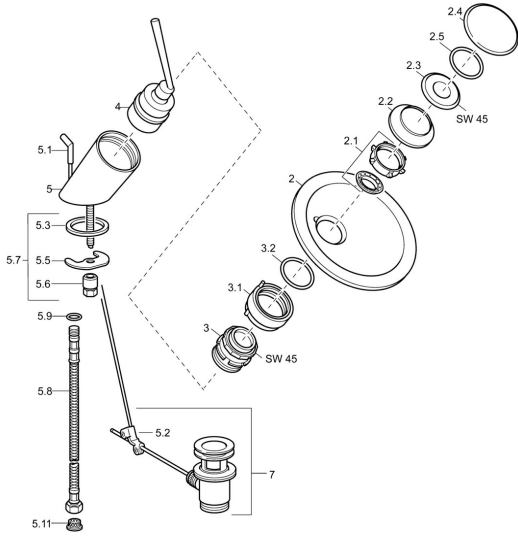

EAN: 4015474065215
static.hansa.com/5609210179

Spare parts

SP5609210178

	Name	Code
2	Glass bowl, d 190 mm Transparent	59912517
2	Glass bowl, d 190 mm Satin Discontinued	59912518
2	Glass bowl, d 160 mm Transparent Discontinued	59912519
2	Glass bowl, d 160 mm Satin Discontinued	59912520
2.1	Fixing set, M30x1	59912521
2.2	Membrane Discontinued	59912522
2.3	Eye screw, M30x1, AF45	59912523
2.4	Decorative ring Chrome	59912524
2.5	O-ring, d 42x1.5	59912531
3	Fixing nut, M55x1, AF45	59912525
3.1	Ring	59912526
3.2	O-ring kit	59912546
4	Cartridge, 4.8 Murano	59912387
5.1	Pop-up operating rod Chrome	59912527
5.2	Swivel joint	59904624
5.3	Gasket, 37x48x3.5	59911422
5.5	Fixing plate	59904765
5.6	Screw, M8x1, SW13	59904766
5.7	Fixing set	59910749
5.8	Flexible pipe, L=500, G3/8-M10x1	59911767
5.9	O-ring, d 6.75x1.78	59902351
5.11	Litter filter	59911684
7	Pop-up waste Chrome	59911441
N.I.	Coupling pipe, L=430, M10x1	59912550
N.I.	Socket wrench, SW36	59913900