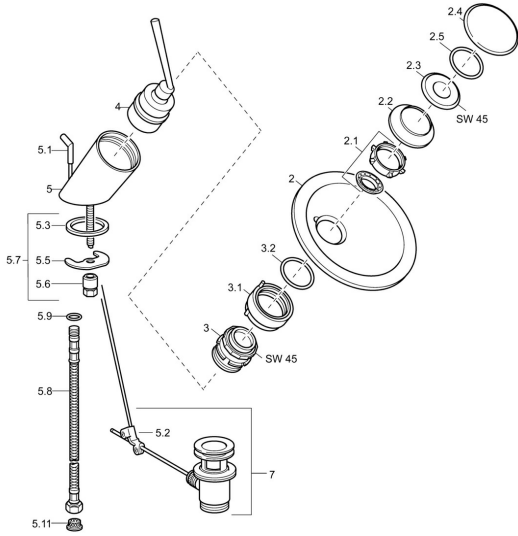

EAN: 4015474064973
static.hansa.com/5609210178

Spare parts

SP5609210178

	Name	Code
2	Glass bowl, d 190 mm Transparent	59912517
2	Glass bowl, d 190 mm Satin Discontinued	59912518
2	Glass bowl, d 160 mm Transparent Discontinued	59912519
2	Glass bowl, d 160 mm Satin Discontinued	59912520
2.1	Fixing set, M30x1	59912521
2.2	Membrane Discontinued	59912522
2.3	Eye screw, M30x1, AF45	59912523
2.4	Decorative ring Chrome	59912524
2.5	O-ring, d 42x1.5	59912531
3	Fixing nut, M55x1, AF45	59912525
3.1	Ring	59912526
3.2	O-ring kit	59912546
4	Cartridge, 4.8 Murano	59912387
5.1	Pop-up operating rod Chrome	59912527
5.2	Swivel joint	59904624
5.3	Gasket, 37x48x3.5	59911422
5.5	Fixing plate	59904765
5.6	Screw, M8x1, SW13	59904766
5.7	Fixing set	59910749
5.8	Flexible pipe, L=500, G3/8-M10x1	59911767
5.9	O-ring, d 6.75x1.78	59902351
5.11	Litter filter	59911684
7	Pop-up waste Chrome	59911441
N.I.	Coupling pipe, L=430, M10x1	59912550
N.I.	Socket wrench, SW36	59913900