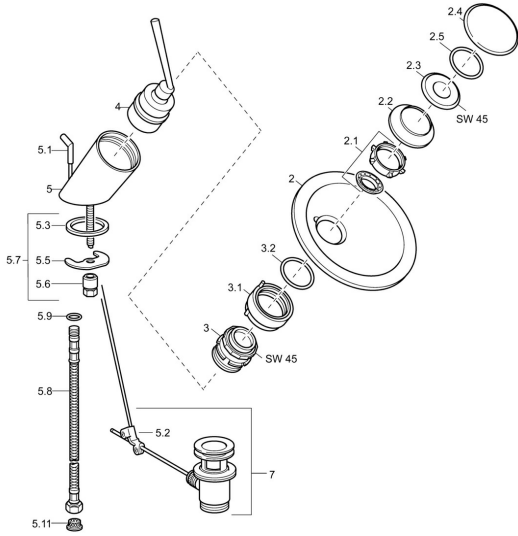

## Spare parts

### SP5609210178

	Name	Code
2	Glass bowl, d 190 mm Transparent	59912517
2	Glass bowl, d 190 mm Satin <b>Discontinued</b>	59912518
2	Glass bowl, d 160 mm Transparent <b>Discontinued</b>	59912519
2	Glass bowl, d 160 mm Satin <b>Discontinued</b>	59912520
2.1	Fixing set, M30x1	59912521
2.2	Membrane <b>Discontinued</b>	59912522
2.3	Eye screw, M30x1, AF45	59912523
2.4	Decorative ring Chrome	59912524
2.5	O-ring, d 42x1.5	59912531
3	Fixing nut, M55x1, AF45	59912525
3.1	Ring	59912526
3.2	O-ring kit	59912546
4	Cartridge, 4.8 Murano	59912387
5.1	Pop-up operating rod Chrome	59912527
5.2	Swivel joint	59904624
5.3	Gasket, 37x48x3.5	59911422
5.5	Fixing plate	59904765
5.6	Screw, M8x1, SW13	59904766
5.7	Fixing set	59910749
5.8	Flexible pipe, L=500, G3/8-M10x1	59911767
5.9	O-ring, d 6.75x1.78	59902351
5.11	Litter filter	59911684
7	Pop-up waste Chrome	59911441
N.I.	Coupling pipe, L=430, M10x1	59912550
N.I.	Socket wrench, SW36	59913900