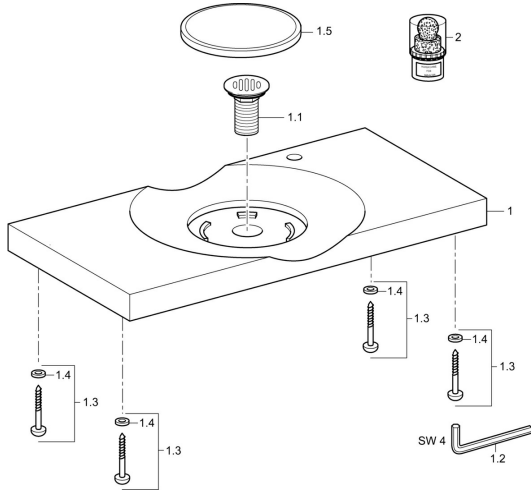

## Spare parts

### SP56081000

	Name	Code
1.1	Valve, G1 1/4 <span style="background-color: #cccccc;">Discontinued</span>	59913584
1.2	Key, SW4 <span style="background-color: #cccccc;">Discontinued</span>	59911170
1.3	Screw set <span style="background-color: #cccccc;">Discontinued</span>	59913579
1.5	Cover, d 276 mm Chrome <span style="background-color: #cccccc;">Discontinued</span>	59913581
2	Supply, HANSASHINE MINACOR, cleaning product	59913578
N.I.	Fixing plate <span style="background-color: #cccccc;">Discontinued</span>	59913725