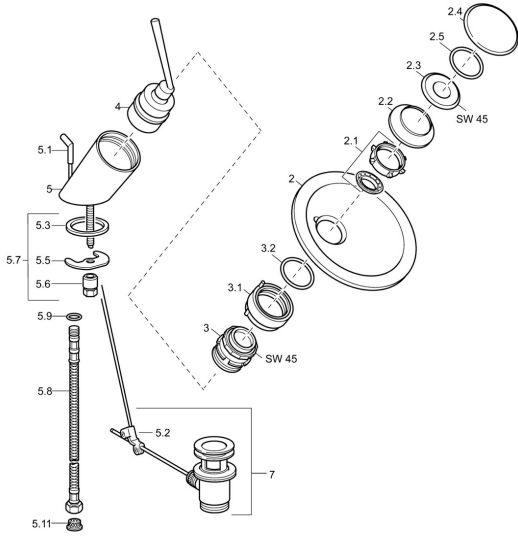

EAN: 4015474065239
static.hansa.com/5606320179

Spare parts

SP5609210178

	Name	Code
2	Glass bowl, d 190 mm Transparent	59912517
2	Glass bowl, d 190 mm Satin Discontinued	59912518
2	Glass bowl, d 160 mm Transparent Discontinued	59912519
2	Glass bowl, d 160 mm Satin Discontinued	59912520
2.1	Fixing set, M30x1	59912521
2.2	Membrane Discontinued	59912522
2.3	Eye screw, M30x1, AF45	59912523
2.4	Decorative ring Chrome	59912524
2.5	O-ring, d 42x1.5	59912531
3	Fixing nut, M55x1, AF45	59912525
3.1	Ring	59912526
3.2	O-ring kit	59912546
4	Cartridge, 4.8 Murano	59912387
5.1	Pop-up operating rod Chrome	59912527
5.2	Swivel joint	59904624
5.3	Gasket, 37x48x3.5	59911422
5.5	Fixing plate	59904765
5.6	Screw, M8x1, SW13	59904766
5.7	Fixing set	59910749
5.8	Flexible pipe, L=500, G3/8-M10x1	59911767
5.9	O-ring, d 6.75x1.78	59902351
5.11	Litter filter	59911684
7	Pop-up waste Chrome	59911441
N.I.	Coupling pipe, L=430, M10x1	59912550
N.I.	Socket wrench, SW36	59913900