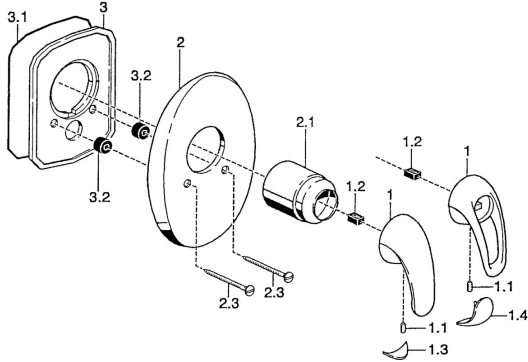

EAN: 4015474003736
static.hansa.com/5586910092

Spare parts

SP55869100

| | Name | Code |
|-----|--|-----------|
| 1 | Lever Chrome Discontinued | 599055895 |
| 1 | Lever Chrome Discontinued | 599055881 |
| 1.1 | Screw, M5x8, SW2.5 | 59904755 |
| 1.2 | Bushing | 59904778 |
| 1.3 | Symbol plug Discontinued | 59911785 |
| 1.4 | Symbol plug Discontinued | 59911786 |
| 2 | Cover plate Chrome Discontinued | 59911913 |
| 2.1 | Covering cap Chrome | 59904820 |
| 2.3 | Screw, M5x65 Chrome | 59904847 |
| 2.3 | Screw, M5x65 Gold Discontinued | 59904849 |
| 3 | Fixing plate Discontinued | 59911915 |