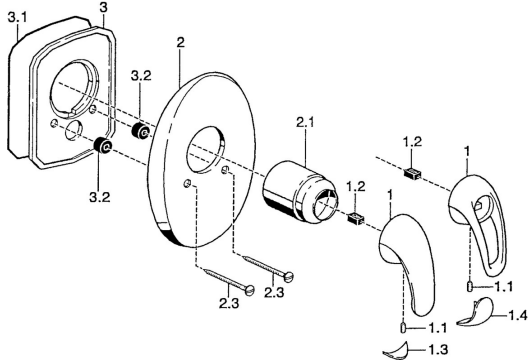

EAN: 4015474003743
static.hansa.com/5586910090

Spare parts

SP55869100

	Name	Code
1	Lever Chrome Discontinued	599055895
1	Lever Chrome Discontinued	599055881
1.1	Screw, M5x8, SW2.5	59904755
1.2	Bushing	59904778
1.3	Symbol plug Discontinued	59911785
1.4	Symbol plug Discontinued	59911786
2	Cover plate Chrome Discontinued	59911913
2.1	Covering cap Chrome	59904820
2.3	Screw, M5x65 Chrome	59904847
2.3	Screw, M5x65 Gold Discontinued	59904849
3	Fixing plate Discontinued	59911915