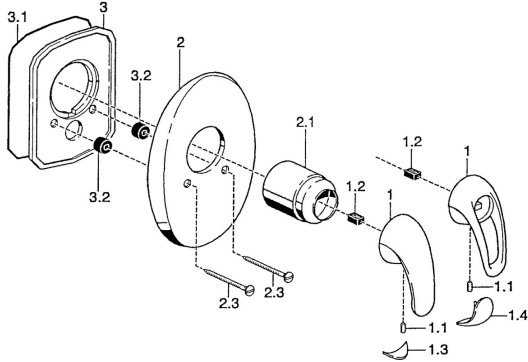

## Spare parts

### SP55869100

	Name	Code
1	Lever Chrome <span>Discontinued</span>	599055895
1	Lever Chrome <span>Discontinued</span>	599055881
1.1	Screw, M5x8, SW2.5	59904755
1.2	Bushing	59904778
1.3	Symbol plug <span>Discontinued</span>	59911785
1.4	Symbol plug <span>Discontinued</span>	59911786
2	Cover plate Chrome <span>Discontinued</span>	59911913
2.1	Covering cap Chrome	59904820
2.3	Screw, M5x65 Chrome	59904847
2.3	Screw, M5x65 Gold <span>Discontinued</span>	59904849
3	Fixing plate <span>Discontinued</span>	59911915