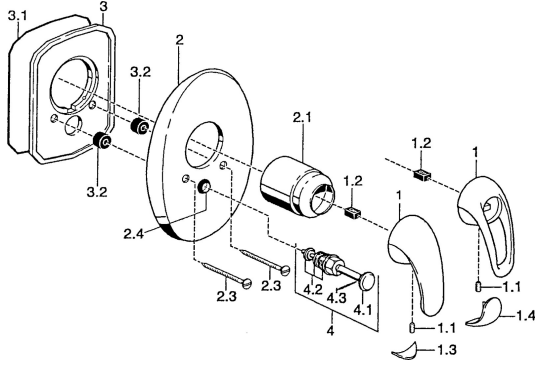

## Spare parts

### SP55849100

	Name	Code
1	Lever Chrome <span style="background-color: #cccccc;">Discontinued</span>	599055881
1.1	Screw, M5x8, SW2.5	59904755
1.2	Bushing	59904778
1.3	Symbol plug <span style="background-color: #cccccc;">Discontinued</span>	59911785
1.4	Symbol plug <span style="background-color: #cccccc;">Discontinued</span>	59911786
2	Cover plate Chrome <span style="background-color: #cccccc;">Discontinued</span>	59911911
2.1	Covering cap Chrome	59904820
2.3	Screw, M5x65 Chrome	59904847
2.3	Screw, M5x65 Gold <span style="background-color: #cccccc;">Discontinued</span>	59904849
2.4	Flow limiting cap	59904846
3	Fixing plate <span style="background-color: #cccccc;">Discontinued</span>	59911915
4	Diverter Gold <span style="background-color: #cccccc;">Discontinued</span>	59906392
4	Diverter Chrome	59911156
4.2	Sealing kit	59904791
4.3	O-ring, d 4x1	59902331