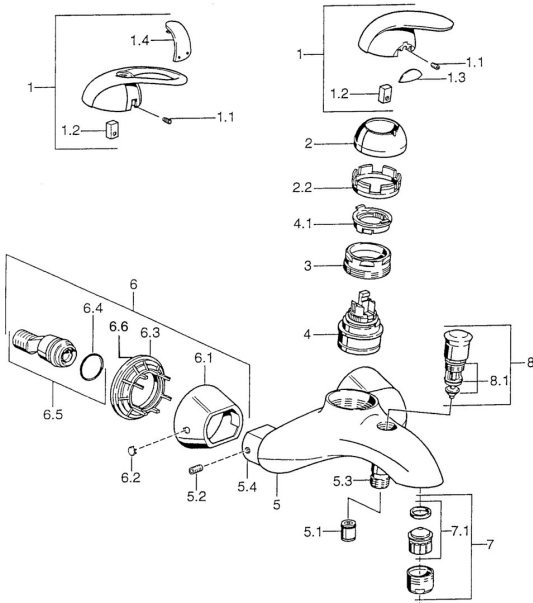

## Spare parts

### SP55742100

	Name	Code
1	Lever Chrome <b>Discontinued</b>	599055881
1.1	Screw, M5x8, SW2.5	59904755
1.2	Bushing	59904778
1.3	Symbol plug <b>Discontinued</b>	59911785
1.4	Symbol plug <b>Discontinued</b>	59911786
2	Covering cap Chrome/Satin <b>Discontinued</b>	59906564
2	Covering cap Chrome	59906563
2.2	Fixing sleeve	59906695
3	Eye screw, M50x1, SW45	59904775
4	Cartridge, 4.8 eco	59904601
4.1	Hot water limiter	59904759
5.1	Non-return valve	59905714
5.2	Screw, M8x8	59906104
5.3	Thread nipple, G1/2xM18x1	59911384
5.4	Connection nipple <b>Discontinued</b>	59911797
6.1	Cover flange Chrome <b>Discontinued</b>	59911473
6.2	Plug Chrome <b>Discontinued</b>	59911480
6.3	Adapter Chrome <b>Discontinued</b>	59911486
6.4	O-ring, 25.07x2.62	59911479
6.5	Connector, G1/2	59911491
7	Aerator, M28x1 C Chrome	59902088
7.1	Aerator, M28x1 C <b>Discontinued</b>	59902089
8	Diverter Chrome <b>Discontinued</b>	59911799
8.1	Sealing kit	59904791
N.I.	Gasket, 52x63x5 <b>Discontinued</b>	59911798