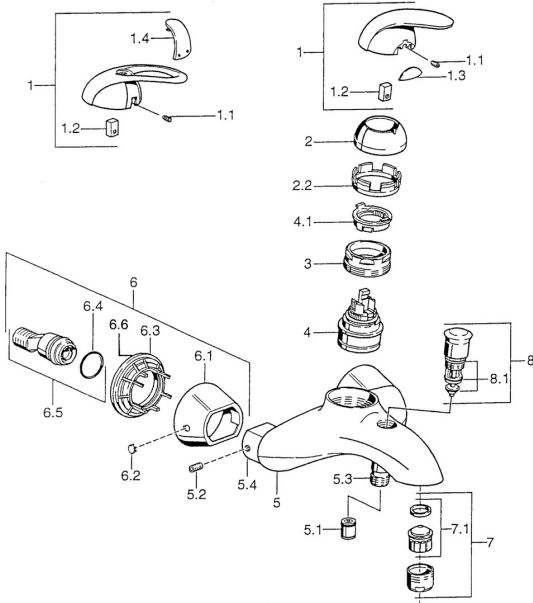

EAN: 4015474002845
static.hansa.com/5574210092

Spare parts

SP55742100

	Name	Code
1	Lever Chrome Discontinued	599055881
1.1	Screw, M5x8, SW2.5	59904755
1.2	Bushing	59904778
1.3	Symbol plug Discontinued	59911785
1.4	Symbol plug Discontinued	59911786
2	Covering cap Chrome/Satin Discontinued	59906564
2	Covering cap Chrome	59906563
2.2	Fixing sleeve	59906695
3	Eye screw, M50x1, SW45	59904775
4	Cartridge, 4.8 eco	59904601
4.1	Hot water limiter	59904759
5.1	Non-return valve	59905714
5.2	Screw, M8x8	59906104
5.3	Thread nipple, G1/2xM18x1	59911384
5.4	Connection nipple Discontinued	59911797
6.1	Cover flange Chrome Discontinued	59911473
6.2	Plug Chrome Discontinued	59911480
6.3	Adapter Chrome Discontinued	59911486
6.4	O-ring, 25.07x2.62	59911479
6.5	Connector, G1/2	59911491
7	Aerator, M28x1 C Chrome	59902088
7.1	Aerator, M28x1 C Discontinued	59902089
8	Diverter Chrome Discontinued	59911799
8.1	Sealing kit	59904791
N.I.	Gasket, 52x63x5 Discontinued	59911798