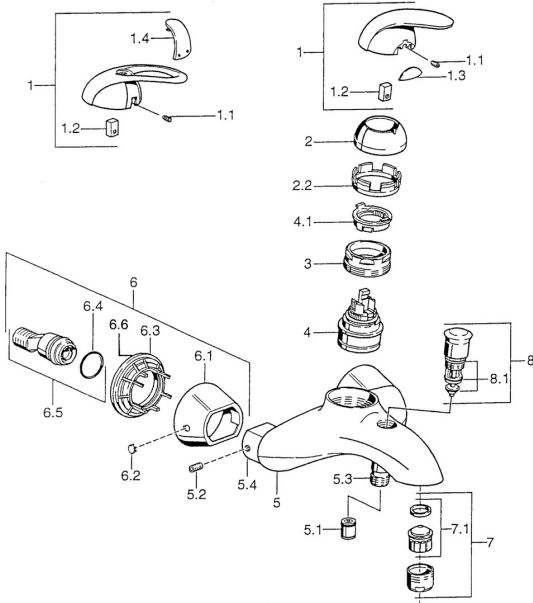

EAN: 4015474002838
static.hansa.com/5574210090

Spare parts

SP55742100

	Name	Code
1	Lever Chrome Discontinued	599055881
1.1	Screw, M5x8, SW2.5	59904755
1.2	Bushing	59904778
1.3	Symbol plug Discontinued	59911785
1.4	Symbol plug Discontinued	59911786
2	Covering cap Chrome/Satin Discontinued	59906564
2	Covering cap Chrome	59906563
2.2	Fixing sleeve	59906695
3	Eye screw, M50x1, SW45	59904775
4	Cartridge, 4.8 eco	59904601
4.1	Hot water limiter	59904759
5.1	Non-return valve	59905714
5.2	Screw, M8x8	59906104
5.3	Thread nipple, G1/2xM18x1	59911384
5.4	Connection nipple Discontinued	59911797
6.1	Cover flange Chrome Discontinued	59911473
6.2	Plug Chrome Discontinued	59911480
6.3	Adapter Chrome Discontinued	59911486
6.4	O-ring, 25.07x2.62	59911479
6.5	Connector, G1/2	59911491
7	Aerator, M28x1 C Chrome	59902088
7.1	Aerator, M28x1 C Discontinued	59902089
8	Diverter Chrome Discontinued	59911799
8.1	Sealing kit	59904791
N.I.	Gasket, 52x63x5 Discontinued	59911798