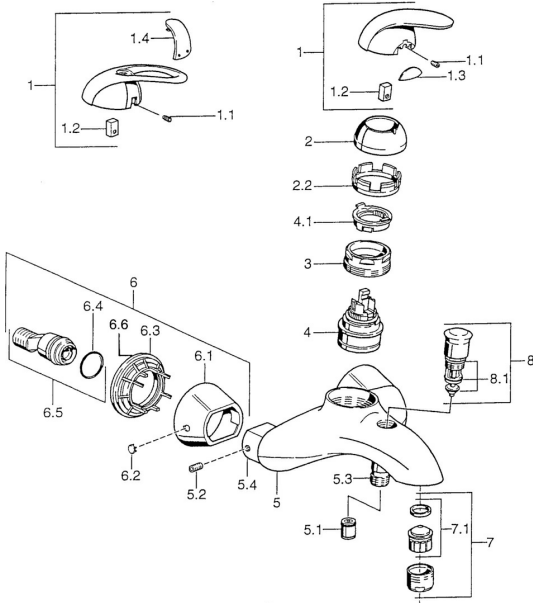

EAN: 4015474002807
static.hansa.com/55742100

Spare parts

SP55742100

	Name	Code
1	Lever Chrome Discontinued	599055881
1.1	Screw, M5x8, SW2.5	59904755
1.2	Bushing	59904778
1.3	Symbol plug Discontinued	59911785
1.4	Symbol plug Discontinued	59911786
2	Covering cap Chrome/Satin Discontinued	59906564
2	Covering cap Chrome	59906563
2.2	Fixing sleeve	59906695
3	Eye screw, M50x1, SW45	59904775
4	Cartridge, 4.8 eco	59904601
4.1	Hot water limiter	59904759
5.1	Non-return valve	59905714
5.2	Screw, M8x8	59906104
5.3	Thread nipple, G1/2xM18x1	59911384
5.4	Connection nipple Discontinued	59911797
6.1	Cover flange Chrome Discontinued	59911473
6.2	Plug Chrome Discontinued	59911480
6.3	Adapter Chrome Discontinued	59911486
6.4	O-ring, 25.07x2.62	59911479
6.5	Connector, G1/2	59911491
7	Aerator, M28x1 C Chrome	59902088
7.1	Aerator, M28x1 C Discontinued	59902089
8	Diverter Chrome Discontinued	59911799
8.1	Sealing kit	59904791
N.I.	Gasket, 52x63x5 Discontinued	59911798