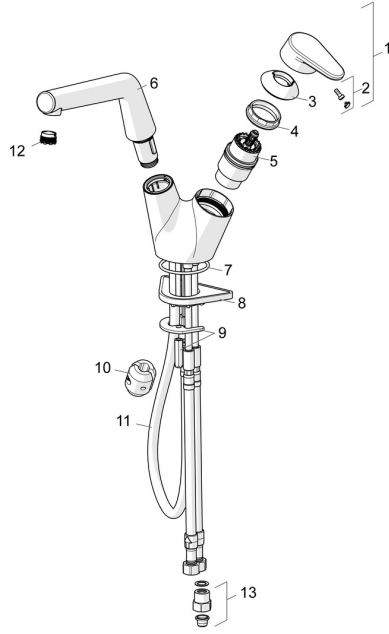

EAN: 4057304002342
static.hansa.com/55682203

Spare parts

SP55682203

	Name	Code
01	Lever Chrome	59914340
02	Symbol plug	59914341
03	Covering cap Chrome Discontinued	59914342
04	Tightening nut, M42x1.5, SW 38	59914128
05	Cartridge, 4.0 Classic	59914129
06	Spout Chrome Discontinued	59914517
07	O-ring, 53.64x2.62 Discontinued	59914369
08	Supporting plate	59910008
09	Fixing plate with a nut	59914344
10	Counterbalance	59914039
11	Hose, L=1500, G1/2-M15x1	59914345
12	Aerator and key, M18.5x1 Chrome	59914350
13	One-way valve with litter screen Chrome	59914086