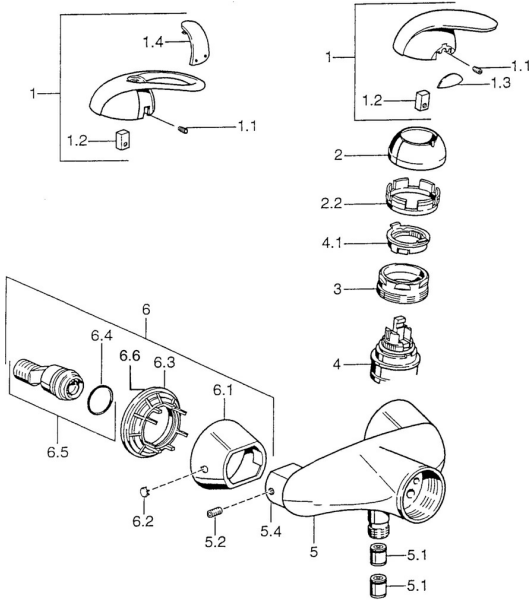

EAN: 4015474003965
static.hansa.com/55670100

Spare parts

SP55670100

	Name		Code
1	Lever Chrome Discontinued		599055881
1.1	Screw, M5x8, SW2.5		59904755
1.2	Bushing		59904778
1.3	Symbol plug Discontinued		59911785
1.4	Symbol plug Discontinued		59911786
2	Covering cap Chrome		59906563
2	Covering cap Chrome/Satin Discontinued		59906564
2.2	Fixing sleeve		59906695
3	Eye screw, M50x1, SW45		59904775
4	Cartridge, 4.8 eco		59904601
4.1	Hot water limiter		59904759
5.1	Non-return valve		59905714
5.2	Screw, M8x8		59906104
5.3	Thread nipple, G1/2xM18x1		59911384
5.4	Connection nipple Discontinued		59911797
6.1	Cover flange Chrome Discontinued		59911473
6.2	Plug Chrome Discontinued		59911480
6.3	Adapter Chrome Discontinued		59911486
6.4	O-ring, 25.07x2.62		59911479
6.5	Connector, G1/2		59911491
N.I.	Gasket, 52x63x5 Discontinued		59911798