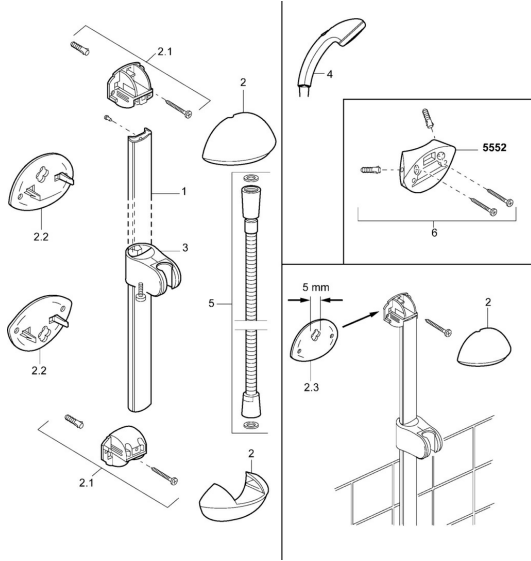

EAN: 4015474041233
static.hansa.com/55650140

Spare parts

SP55650140

	Name		Code
2	Covering cap Chrome/Satin	Discontinued	59911866
2	Cover Chrome	Discontinued	59911865
2.1	Wall coupling for shower hose Chrome	Discontinued	59911867
2.2	Symbol plug Chrome	Discontinued	59911868
2.2	Symbol plug Gold	Discontinued	59911870
2.3	Spacer sleeve	Discontinued	59911871
3	Slide for shower rail Chrome	Discontinued	59911315
3	Slide for shower rail Chrome/Satin	Discontinued	59911316
4	Hand shower Chrome/Gold	Discontinued	599043390
4	Hand shower Chrome/Satin	Discontinued	599043392
4	Hand shower Chrome	Discontinued	04330100
5	Shower hose, L=1600 Chrome		04120500