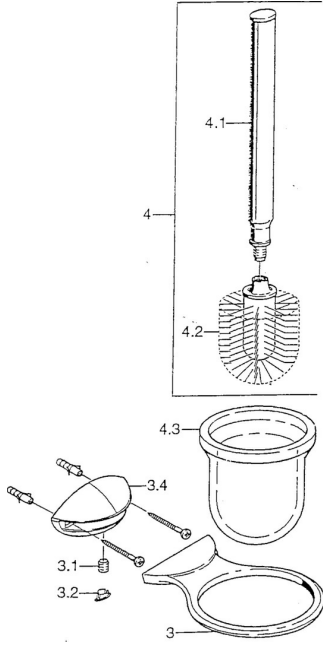

## Spare parts

### SP55550900

	Name	Code
3	WC brush and holder Chrome <span>Discontinued</span>	59911814
3	WC brush and holder Chrome/Satin <span>Discontinued</span>	59911815
3.1	Fixing screw, M8x8 <span>Discontinued</span>	59911806
3.2	Plug Chrome/Satin <span>Discontinued</span>	59911808
3.2	Plug Chrome <span>Discontinued</span>	59911807
4	WC brush and holder Chrome <span>Discontinued</span>	59911639
4.2	Brush, M 12	59911637
4.3	Glass Glass/Mirror <span>Discontinued</span>	59911638