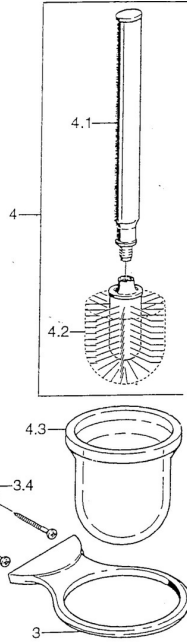

EAN: 4015474002555
static.hansa.com/55550900

Spare parts

SP55550900

	Name		Code
3	WC brush and holder Chrome	Discontinued	59911814
3	WC brush and holder Chrome/Satin	Discontinued	59911815
3.1	Fixing screw, M8x8	Discontinued	59911806
3.2	Plug Chrome/Satin	Discontinued	59911808
3.2	Plug Chrome	Discontinued	59911807
4	WC brush and holder Chrome	Discontinued	59911639
4.2	Brush, M 12		59911637
4.3	Glass Glass/Mirror	Discontinued	59911638