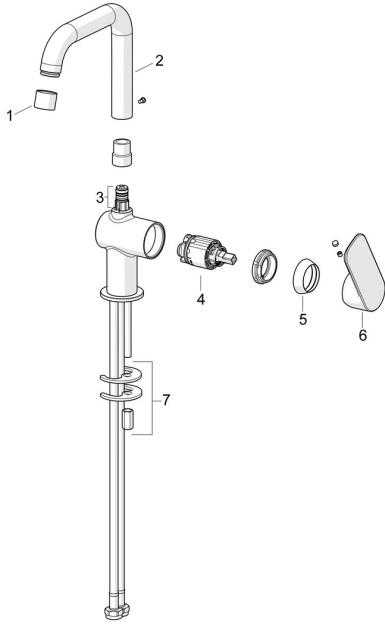

EAN: 4057304019012
static.hansa.com/55542203

Spare parts

SP55552203

	Name	Code
01	Aerator Chrome	1017130V
02	Spout Chrome	1017129V
03	Sealing kit	1017131V
04	Cartridge, 3.5 Classic	59913075
05	Covering cap Chrome	1017127V
06	Lever Chrome	1017126V
07	Fixing set	1017128V