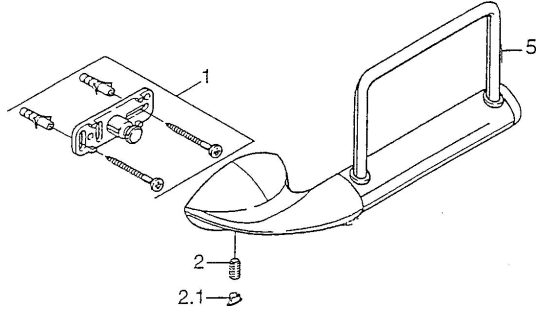

EAN: 4015474002494
static.hansa.com/55540900

Spare parts

SP55540900

	Name		Code
1	Fixing set	Discontinued	59911816
2	Pin, M5x8, SW2.5	Discontinued	59911817
2.1	Plug Chrome	Discontinued	59911818